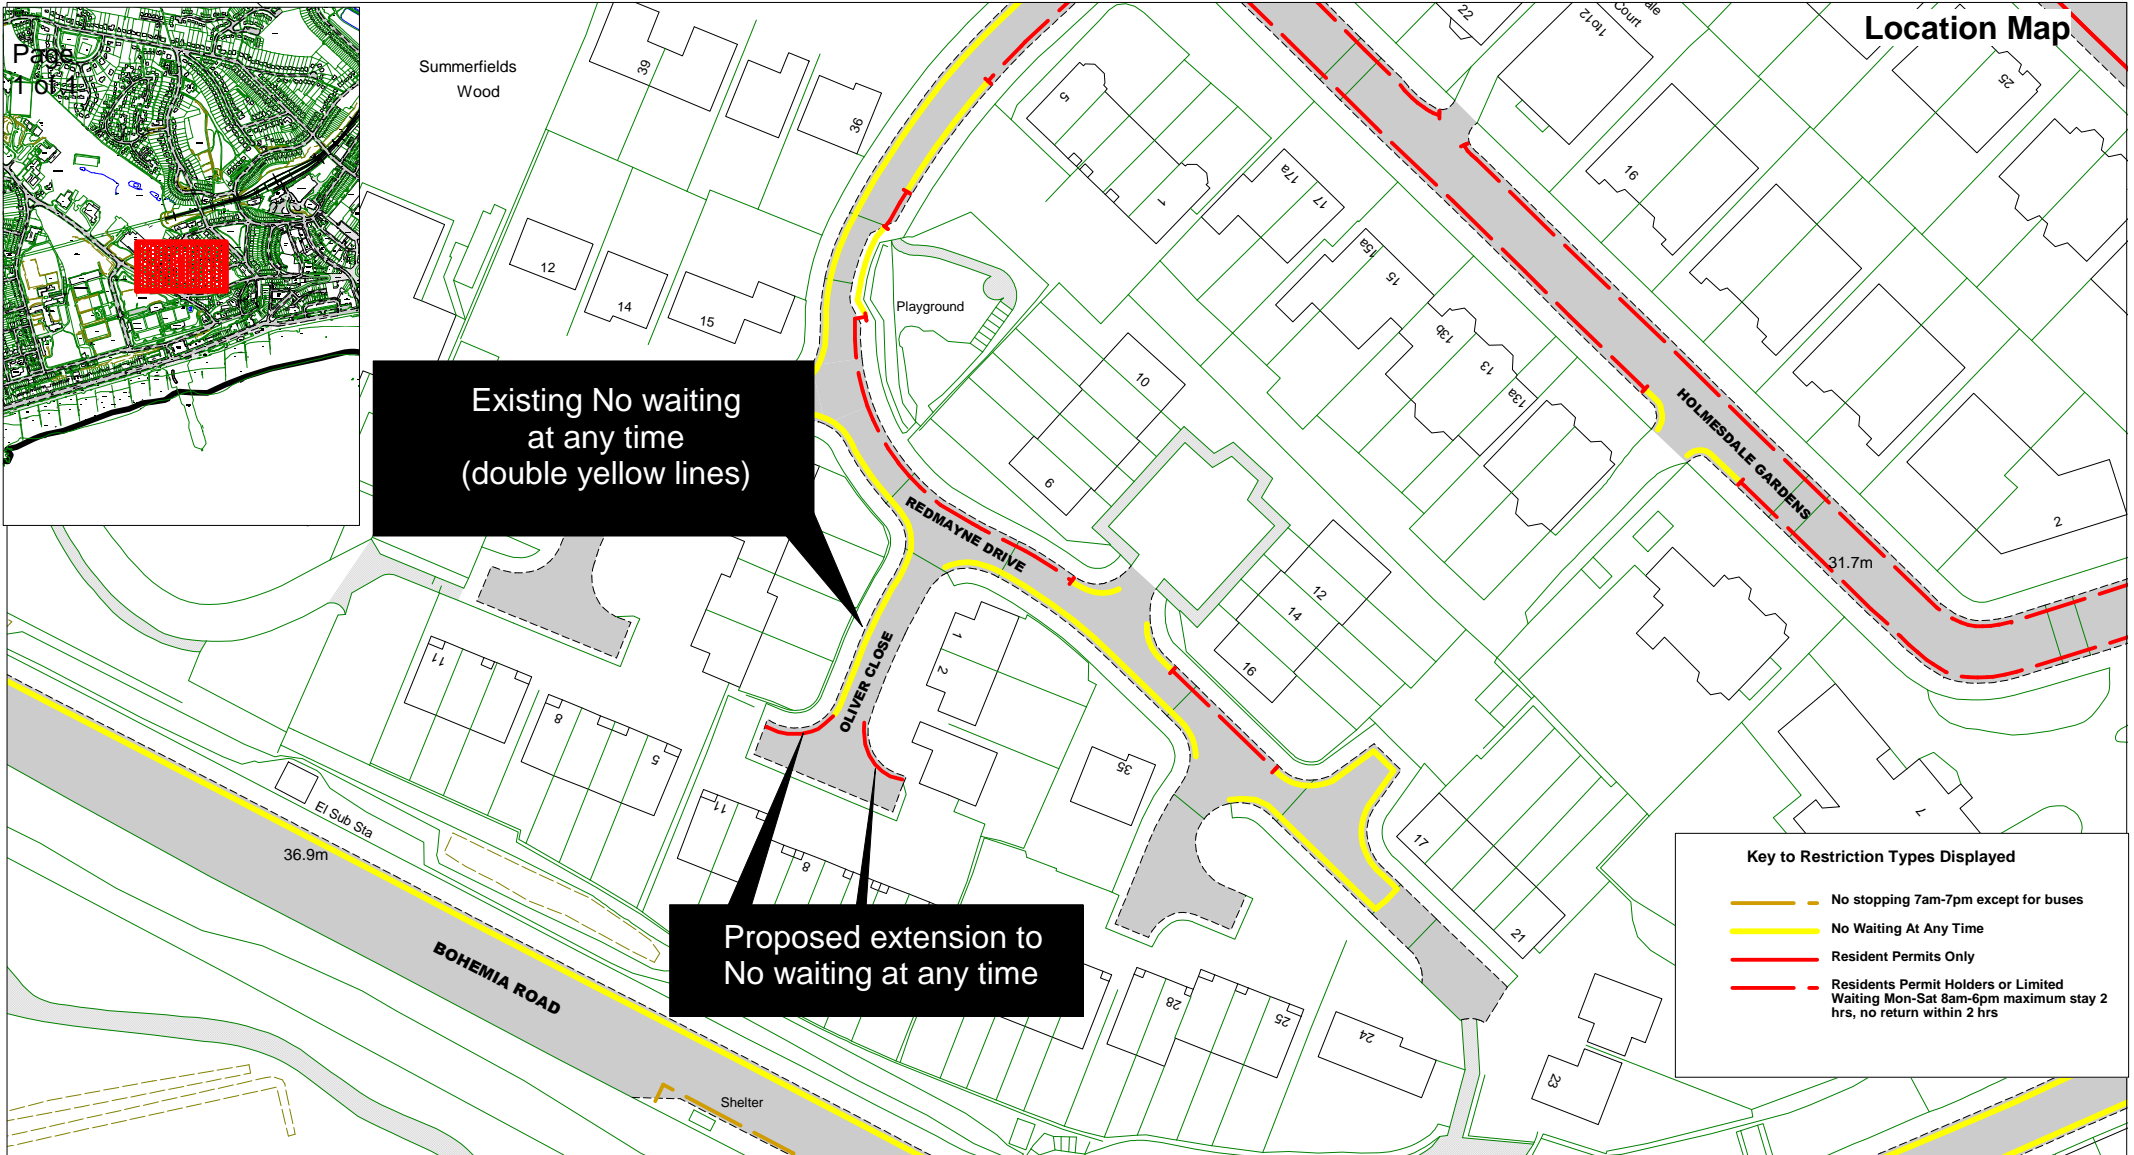

**Location Map**

Existing No waiting at any time (double yellow lines)

Proposed extension to No waiting at any time

**Key to Restriction Types Displayed**

- No stopping 7am-7pm except for buses
- No Waiting At Any Time
- Resident Permits Only
- Residents Permit Holders or Limited Waiting Mon-Sat 8am-6pm maximum stay 2 hrs, no return within 2 hrs

**East Sussex**  
County Council

Oliver Close

SCALE	1 : 1000
DATE	14/09/2016
DRAWING No.	LMTE 171016-01
DRAWN BY	
<small>© Crown copyright. All rights reserved East Sussex County Council Licence No. 100019601 2016</small>	